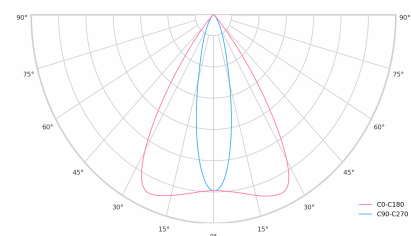

Light distribution