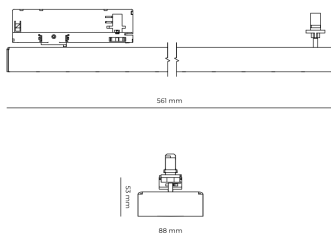

Dimensions