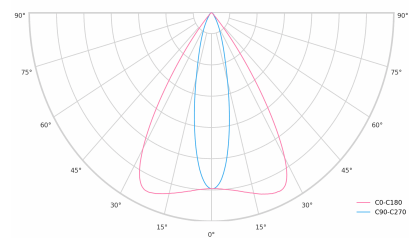

Light distribution