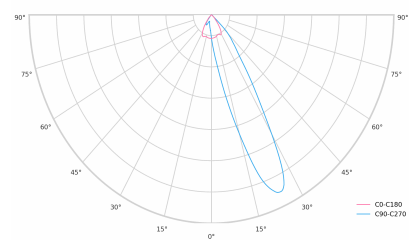

Light distribution