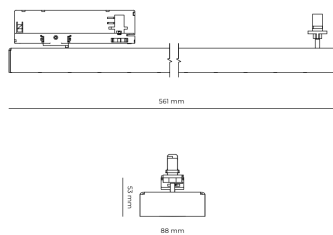

LED 220-240 V 50-60Hz **IP20** **UGR < 19** **CCT 4000 k** **CRI 80+**

Product technical data

Mains voltage	220 - 240V AC, 50/60Hz
Connection method	3-phase track adapter
Dimming type	Non-dimmable
IP rating	20
Protection class	II
Ambient temperature	0 to +25 °C
Light source	LED
Colour temperature	4000k
Color rendering index	80
Rated luminous flux	3,326 lm
Connected load	25.97 W
Luminous efficacy	128.1 lm/W

Ripple	5 %
Inrush current	7 A
Inrush time	28 µs
Optical system	Lenses
Optical part material	PMMA
Housing material	Aluminium
Surface finish	Powder coated
Width	44.00 cm
Height	53.00 cm
Length	1,122.00 cm
Weight	2.80 kg
Service lifetime (L80 B10)	50 000 h
Warranty	5 years

Dimensions

Light distribution