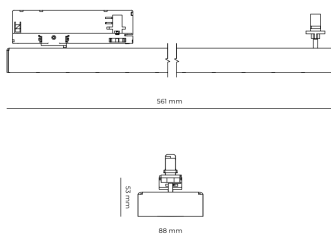

LED 220-240 V 50-60Hz **IP20** **UGR < 19** **CCT 4000 k** **CRI 80+**

Product technical data

Mains voltage	220 - 240V AC, 50/60Hz
Connection method	3-phase track adapter
Dimming type	Non-dimmable
IP rating	20
Protection class	II
Ambient temperature	0 to +25 °C
Light source	LED
Colour temperature	4000k
Color rendering index	80
Rated luminous flux	3,070 lm
Connected load	25.97 W
Luminous efficacy	118.2 lm/W

Ripple	5 %
Inrush current	7 A
Inrush time	28 µs
Optical system	Lenses
Optical part material	PMMA
Housing material	Aluminium
Surface finish	Powder coated
Width	44.00 cm
Height	53.00 cm
Length	1,122.00 cm
Weight	2.80 kg
Service lifetime (L80 B10)	50 000 h
Warranty	5 years

Dimensions

Light distribution