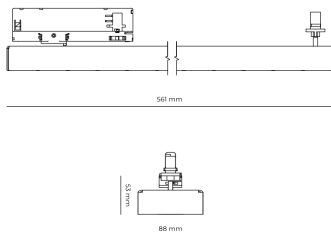

Ripple	5 %
Inrush current	7 A
Inrush time	28 µs
Optical system	Lenses
Optical part material	PMMA
Housing material	Aluminium
Surface finish	Powder coated
Width	44.00 cm
Height	53.00 cm
Length	1,122.00 cm
Weight	2.80 kg
Service lifetime (L80 B10)	50 000 h
Warranty	5 years

### Dimensions