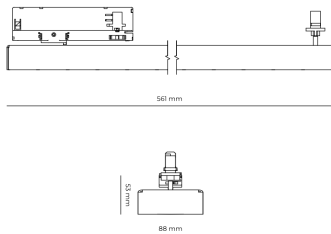

Dimensions