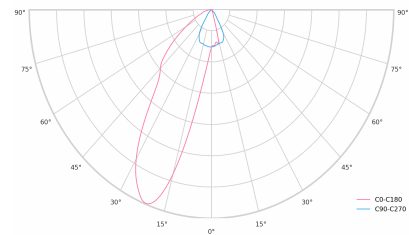

Light distribution