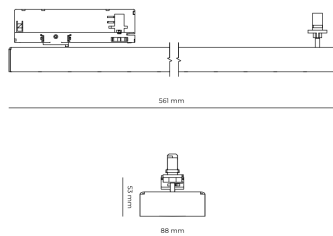

LED 220-240 V 50-60Hz **IP20** **UGR < 19** **CCT 3000 k** **CRI 80+**

Product technical data

Mains voltage	220 - 240V AC, 50/60Hz
Connection method	3-phase track adapter
Dimming type	Non-dimmable
IP rating	20
Protection class	II
Ambient temperature	0 to +25 °C
Light source	LED
Colour temperature	3000k
Color rendering index	80
Rated luminous flux	4,401 lm
Connected load	42.60 W
Luminous efficacy	103.3 lm/W

Dimensions

Light distribution