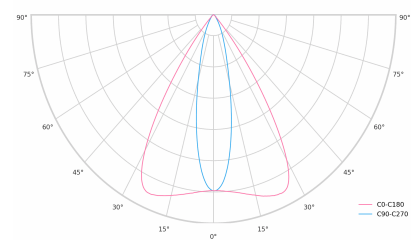

Light distribution