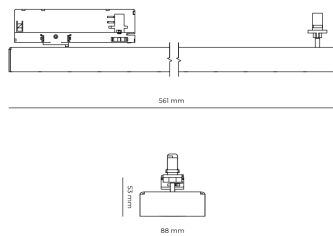

## Product technical data

|                       |                        |                            |               |
|-----------------------|------------------------|----------------------------|---------------|
| Mains voltage         | 220 - 240V AC, 50/60Hz | Ripple                     | 5 %           |
| Connection method     | 3-phase track adapter  | Inrush current             | 7 A           |
| Dimming type          | Non-dimmable           | Inrush time                | 28 µs         |
| IP rating             | 20                     | Optical system             | Lenses        |
| Protection class      | II                     | Optical part material      | PMMA          |
| Ambient temperature   | 0 to +25 °C            | Housing material           | Aluminium     |
| Light source          | LED                    | Surface finish             | Powder coated |
| Colour temperature    | 3000k                  | Service lifetime (L80 B10) | 50 000 h      |
| Color rendering index | 80                     | Warranty                   | 5 years       |
| Rated luminous flux   | 4,666 lm               |                            |               |
| Connected load        | 37.74 W                |                            |               |
| Luminous efficacy     | 123.6 lm/W             |                            |               |

## Dimensions