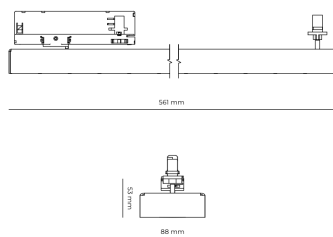

Dimensions