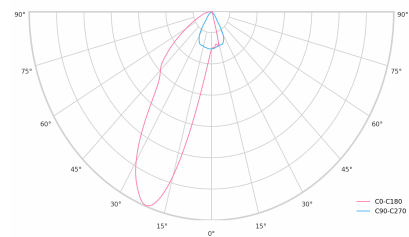

Light distribution