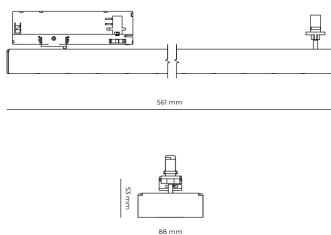

Dimensions