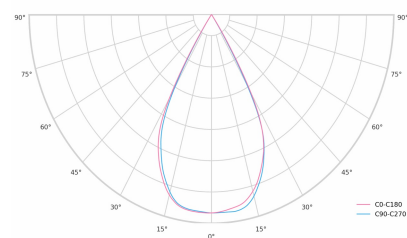

Light distribution