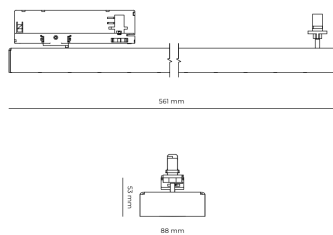

LED 220-240 V IP20    UGR < 19 CCT 3000 k CRI 80+

Product technical data

Mains voltage	220 - 240V AC, 50/60Hz	Ripple	5 %
Connection method	3-phase track adapter	Inrush current	7 A
Dimming type	Non-dimmable	Inrush time	28 μs
IP rating	20	Optical system	Lenses
Protection class	II	Optical part material	PMMA
Ambient temperature	0 to +25 °C	Housing material	Aluminium
Light source	LED	Surface finish	Powder coated
Colour temperature	3000k	Width	44.00 cm
Color rendering index	80	Height	53.00 cm
Rated luminous flux	3,167 lm	Length	1,122.00 cm
Connected load	25.97 W	Weight	2.80 kg
Luminous efficacy	121.9 lm/W	Service lifetime (L80 B10)	50 000 h
		Warranty	5 years

Dimensions

Light distribution