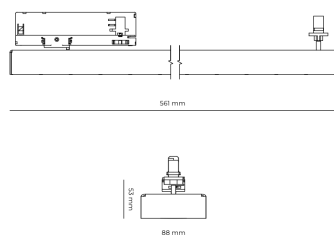

LED 220-240 V IP20    UGR < 19 CCT 3000 k CRI 80+

Product technical data

Mains voltage	220 - 240V AC, 50/60Hz	Ripple	5 %
Connection method	3-phase track adapter	Inrush current	7 A
Dimming type	Non-dimmable	Inrush time	28 μs
IP rating	20	Optical system	Lenses
Protection class	II	Optical part material	PMMA
Ambient temperature	0 to +25 °C	Housing material	Aluminium
Light source	LED	Surface finish	Powder coated
Colour temperature	3000k	Width	44.00 cm
Color rendering index	80	Height	53.00 cm
Rated luminous flux	2,923 lm	Length	1,122.00 cm
Connected load	25.97 W	Weight	2.80 kg
Luminous efficacy	112.6 lm/W	Service lifetime (L80 B10)	50 000 h
		Warranty	5 years

Dimensions

Light distribution