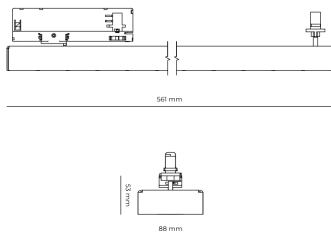

### Product technical data

Mains voltage	220 - 240V AC, 50/60Hz	Ripple	5 %
Connection method	3-phase track adapter	Inrush current	7 A
Dimming type	Non-dimmable	Inrush time	28 μs
IP rating	20	Optical system	Lenses
Protection class	II	Optical part material	PMMA
Ambient temperature	0 to +25 °C	Housing material	Aluminium
Light source	LED	Surface finish	Powder coated
Colour temperature	3000k	Width	44.00 cm
Color rendering index	80	Height	53.00 cm
Rated luminous flux	2,923 lm	Length	1,122.00 cm
Connected load	25.97 W	Weight	2.80 kg
Luminous efficacy	112.6 lm/W	Service lifetime (L80 B10)	50 000 h
		Warranty	5 years

### Dimensions