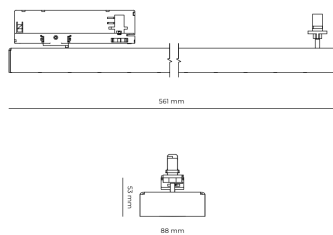

### Product technical data

Mains voltage	220 - 240V AC, 50/60Hz	Ripple	5 %
Connection method	3-phase track adapter	Inrush current	7 A
Dimming type	Non-dimmable	Inrush time	28 µs
IP rating	20	Optical system	Lenses
Protection class	II	Optical part material	PMMA
Ambient temperature	0 to +25 °C	Housing material	Aluminium
Light source	LED	Surface finish	Powder coated
Colour temperature	3000k	Width	44.00 cm
Color rendering index	80	Height	53.00 cm
Rated luminous flux	3,410 lm	Length	1,122.00 cm
Connected load	25.97 W	Weight	2.80 kg
Luminous efficacy	131.3 lm/W	Service lifetime (L80 B10)	50 000 h
		Warranty	5 years

### Dimensions