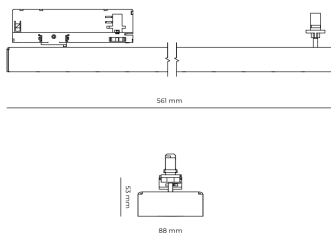

LED 220-240 V 50-60 Hz **IP20**    **UGR < 19** **CCT 5000 k** **CRI 90+**

Product technical data

Mains voltage	220 - 240V AC, 50/60Hz	Ripple	5 %
Connection method	3-phase track adapter	Inrush current	7 A
Dimming type	Non-dimmable	Inrush time	28 μs
IP rating	20	Optical system	Lenses
Protection class	II	Optical part material	PMMA
Ambient temperature	0 to +25 °C	Housing material	Aluminium
Light source	LED	Surface finish	Powder coated
Colour temperature	5000k	Service lifetime (L80 B10)	50 000 h
Color rendering index	90	Warranty	5 years
Rated luminous flux	5,253 lm		
Connected load	45.80 W		
Luminous efficacy	114.7 lm/W		

Dimensions

Light distribution