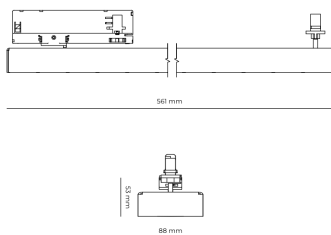

### Product technical data

Mains voltage	220 - 240V AC, 50/60Hz	Ripple	5 %
Connection method	3-phase track adapter	Inrush current	7 A
Dimming type	Non-dimmable	Inrush time	28 μs
IP rating	20	Optical system	Lenses
Protection class	II	Optical part material	PMMA
Ambient temperature	0 to +25 °C	Housing material	Aluminium
Light source	LED	Surface finish	Powder coated
Colour temperature	5000k	Width	44.00 cm
Color rendering index	90	Height	53.00 cm
Rated luminous flux	2,935 lm	Length	1,122.00 cm
Connected load	27.57 W	Weight	2.80 kg
Luminous efficacy	106.4 lm/W	Service lifetime (L80 B10)	50 000 h
		Warranty	5 years

### Dimensions