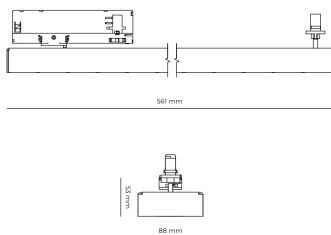

LED 220-240 V 50-60Hz IP20    UGR < 19 CCT 5000 k CRI 90+

Product technical data

Mains voltage	220 - 240V AC, 50/60Hz	Ripple	5 %
Connection method	3-phase track adapter	Inrush current	7 A
Dimming type	Non-dimmable	Inrush time	28 μs
IP rating	20	Optical system	Lenses
Protection class	II	Optical part material	PMMA
Ambient temperature	0 to +25 °C	Housing material	Aluminium
Light source	LED	Surface finish	Powder coated
Colour temperature	5000k	Width	44.00 cm
Color rendering index	90	Height	53.00 cm
Rated luminous flux	3,424 lm	Length	1,122.00 cm
Connected load	27.57 W	Weight	2.80 kg
Luminous efficacy	124.2 lm/W	Service lifetime (L80 B10)	50 000 h
		Warranty	5 years

Dimensions

Light distribution