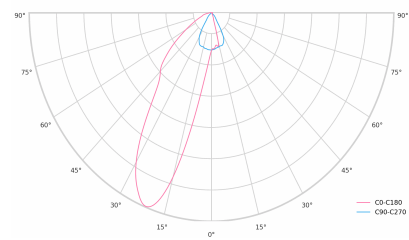

Light distribution