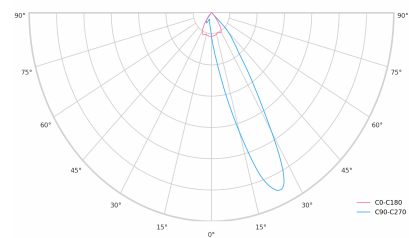

Light distribution