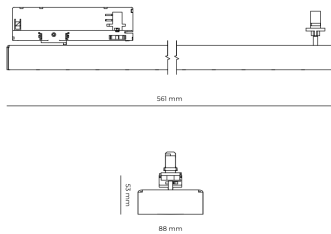

LED 220-240 V 50-60Hz **IP20** **UGR < 19** **CCT 4000 k** **CRI 90+**

Product technical data

Mains voltage	220 - 240V AC, 50/60Hz	Ripple	5 %
Connection method	3-phase track adapter	Inrush current	7 A
Dimming type	Non-dimmable	Inrush time	28 µs
IP rating	20	Optical system	Lenses
Protection class	II	Optical part material	PMMA
Ambient temperature	0 to +25 °C	Housing material	Aluminium
Light source	LED	Surface finish	Powder coated
Colour temperature	4000k	Service lifetime (L80 B10)	50 000 h
Color rendering index	90	Warranty	5 years
Rated luminous flux	3,864 lm		
Connected load	37.90 W		
Luminous efficacy	102.0 lm/W		

Dimensions

Light distribution