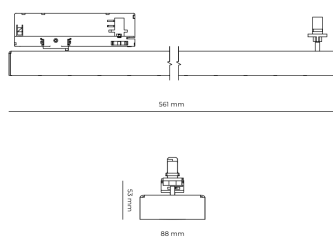

Ripple	3 %
DALI address	1
Standby power	0.25 W
Inrush current	18 A
Inrush time	104 µs
Optical system	Lenses
Optical part material	PMMA
Housing material	Aluminium
Surface finish	Powder coated
Width	44.00 cm
Height	53.00 cm
Length	1,122.00 cm
Weight	2.80 kg
Service lifetime (L80 B10)	50 000 h
Warranty	5 years

### Dimensions