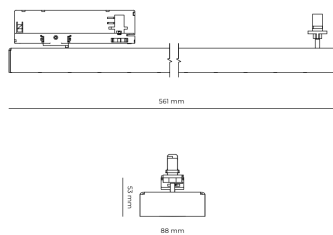

LED 220-240 V 50-60Hz **IP20** **UGR < 19** **CCT 4000 k** **CRI 90+**

Product technical data

Mains voltage	220 - 240V AC, 50/60Hz
Connection method	3-phase track adapter
Dimming type	Non-dimmable
IP rating	20
Protection class	II
Ambient temperature	0 to +25 °C
Light source	LED
Colour temperature	4000k
Color rendering index	90
Rated luminous flux	2,330 lm
Connected load	22.72 W
Luminous efficacy	102.5 lm/W

Ripple	5 %
Inrush current	7 A
Inrush time	28 µs
Optical system	Lenses
Optical part material	PMMA
Housing material	Aluminium
Surface finish	Powder coated
Width	44.00 cm
Height	53.00 cm
Length	1,122.00 cm
Weight	2.80 kg
Service lifetime (L80 B10)	50 000 h
Warranty	5 years

Dimensions

Light distribution