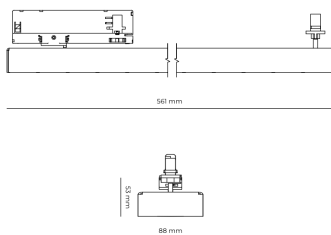

LED 220-240 V IP20    UGR < 19 CCT 4000 K CRI 90+

Product technical data

Mains voltage	220 - 240V AC, 50/60Hz	Ripple	5 %
Connection method	3-phase track adapter	Inrush current	7 A
Dimming type	Non-dimmable	Inrush time	28 μs
IP rating	20	Optical system	Lenses
Protection class	II	Optical part material	PMMA
Ambient temperature	0 to +25 °C	Housing material	Aluminium
Light source	LED	Surface finish	Powder coated
Colour temperature	4000k	Width	44.00 cm
Color rendering index	90	Height	53.00 cm
Rated luminous flux	2,330 lm	Length	1,122.00 cm
Connected load	22.72 W	Weight	2.80 kg
Luminous efficacy	102.5 lm/W	Service lifetime (L80 B10)	50 000 h
		Warranty	5 years

Dimensions

Light distribution