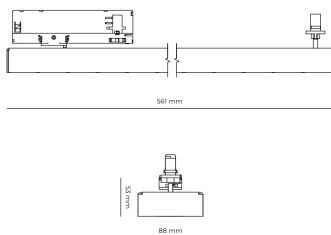

### Product technical data

Mains voltage	220 - 240V AC, 50/60Hz	Ripple	5 %
Connection method	3-phase track adapter	Inrush current	7 A
Dimming type	Non-dimmable	Inrush time	28 μs
IP rating	20	Optical system	Lenses
Protection class	II	Optical part material	PMMA
Ambient temperature	0 to +25 °C	Housing material	Aluminium
Light source	LED	Surface finish	Powder coated
Colour temperature	4000k	Width	44.00 cm
Color rendering index	90	Height	53.00 cm
Rated luminous flux	2,790 lm	Length	1,122.00 cm
Connected load	22.72 W	Weight	2.80 kg
Luminous efficacy	122.8 lm/W	Service lifetime (L80 B10)	50 000 h
		Warranty	5 years

### Dimensions