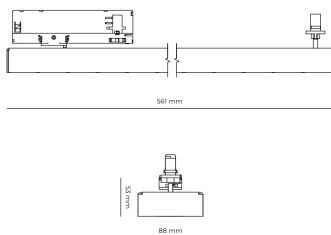

### Product technical data

Mains voltage	220 - 240V AC, 50/60Hz	Ripple	5 %
Connection method	3-phase track adapter	Inrush current	7 A
Dimming type	Non-dimmable	Inrush time	28 μs
IP rating	20	Optical system	Lenses
Protection class	II	Optical part material	PMMA
Ambient temperature	0 to +25 °C	Housing material	Aluminium
Light source	LED	Surface finish	Powder coated
Colour temperature	4000k	Width	44.00 cm
Color rendering index	90	Height	53.00 cm
Rated luminous flux	2,718 lm	Length	1,122.00 cm
Connected load	22.72 W	Weight	2.80 kg
Luminous efficacy	119.6 lm/W	Service lifetime (L80 B10)	50 000 h
		Warranty	5 years

### Dimensions