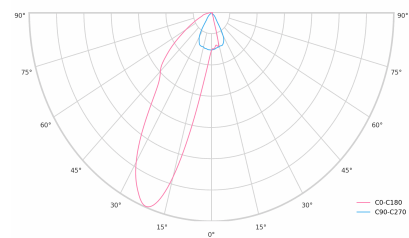

Light distribution