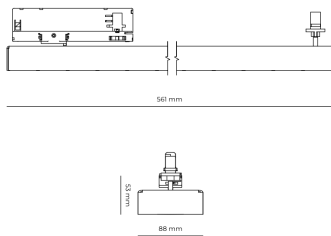

Dimensions