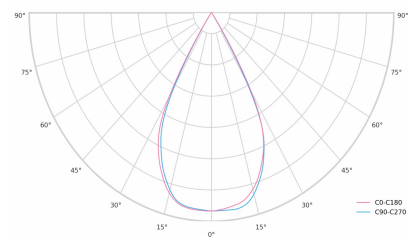

Light distribution