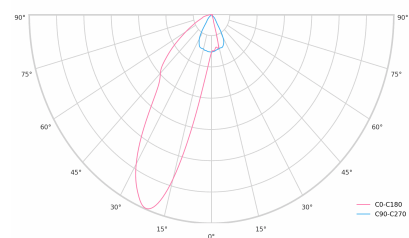

Light distribution