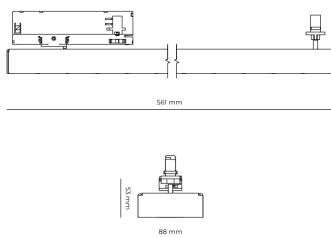

### Product technical data

Mains voltage	220 - 240V AC, 50/60Hz	Ripple	3 %
Connection method	3-phase track adapter	DALI address	1
Dimming type	DALI	Standby power	0.25 W
IP rating	20	Inrush current	18 A
Protection class	II	Inrush time	104 µs
Ambient temperature	0 to +25 °C	Optical system	Lenses
Light source	LED	Optical part material	PMMA
Colour temperature	3000k	Housing material	Aluminium
Color rendering index	90	Surface finish	Powder coated
Rated luminous flux	2,544 lm	Width	44.00 cm
Connected load	23.66 W	Height	53.00 cm
Luminous efficacy	107.5 lm/W	Length	1,122.00 cm
		Weight	2.80 kg
		Service lifetime (L80 B10)	50 000 h
		Warranty	5 years

### Dimensions