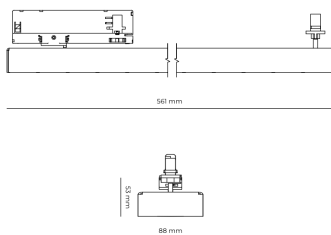

LED 220-240 V IP20    UGR < 19 CCT 3000 k CRI 90+

Product technical data

Mains voltage	220 - 240V AC, 50/60Hz	Ripple	5 %
Connection method	3-phase track adapter	Inrush current	7 A
Dimming type	Non-dimmable	Inrush time	28 μs
IP rating	20	Optical system	Lenses
Protection class	II	Optical part material	PMMA
Ambient temperature	0 to +25 °C	Housing material	Aluminium
Light source	LED	Surface finish	Powder coated
Colour temperature	3000k	Width	44.00 cm
Color rendering index	90	Height	53.00 cm
Rated luminous flux	2,362 lm	Length	1,122.00 cm
Connected load	22.72 W	Weight	2.80 kg
Luminous efficacy	104.0 lm/W	Service lifetime (L80 B10)	50 000 h
		Warranty	5 years

Dimensions

Light distribution