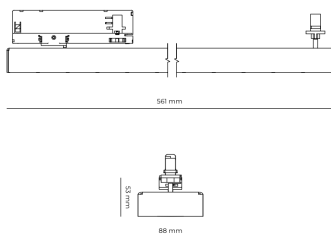

LED 220-240 V 50-60Hz **IP20** **UGR < 19** **CCT 3000 k** **CRI 90+**

Product technical data

| | |
|-----------------------|------------------------|
| Mains voltage | 220 - 240V AC, 50/60Hz |
| Connection method | 3-phase track adapter |
| Dimming type | Non-dimmable |
| IP rating | 20 |
| Protection class | II |
| Ambient temperature | 0 to +25 °C |
| Light source | LED |
| Colour temperature | 3000k |
| Color rendering index | 90 |
| Rated luminous flux | 2,362 lm |
| Connected load | 22.72 W |
| Luminous efficacy | 104.0 lm/W |

| | |
|----------------------------|---------------|
| Ripple | 5 % |
| Inrush current | 7 A |
| Inrush time | 28 μs |
| Optical system | Lenses |
| Optical part material | PMMA |
| Housing material | Aluminium |
| Surface finish | Powder coated |
| Width | 44.00 cm |
| Height | 53.00 cm |
| Length | 1,122.00 cm |
| Weight | 2.80 kg |
| Service lifetime (L80 B10) | 50 000 h |
| Warranty | 5 years |

Dimensions

Light distribution