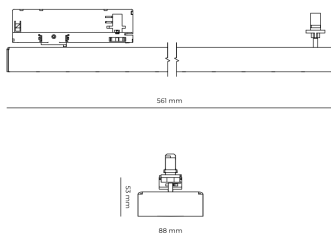

LED 220-240 V IP20    UGR < 19 CCT 5000 k CRI 80+

Product technical data

Mains voltage	220 - 240V AC, 50/60Hz	Ripple	5 %
Connection method	3-phase track adapter	Inrush current	7 A
Dimming type	Non-dimmable	Inrush time	28 µs
IP rating	20	Optical system	Lenses
Protection class	II	Optical part material	PMMA
Ambient temperature	0 to +25 °C	Housing material	Aluminium
Light source	LED	Surface finish	Powder coated
Colour temperature	5000k	Service lifetime (L80 B10)	50 000 h
Color rendering index	80	Warranty	5 years
Rated luminous flux	4,625 lm		
Connected load	42.60 W		
Luminous efficacy	108.6 lm/W		

Dimensions

Light distribution