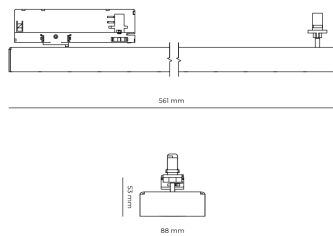

## Product technical data

Mains voltage	220 - 240V AC, 50/60Hz	Ripple	1 %
Connection method	3-phase track adapter	DALI address	1
Dimming type	DALI	Standby power	0.30 W
IP rating	20	Inrush current	15 A
Protection class	II	Inrush time	100 µs
Ambient temperature	0 to +25 °C	Optical system	Lenses
Light source	LED	Optical part material	PMMA
Colour temperature	5000k	Housing material	Aluminium
Color rendering index	80	Surface finish	Powder coated
Rated luminous flux	4,903 lm	Service lifetime (L80 B10)	50 000 h
Connected load	37.74 W	Warranty	5 years
Luminous efficacy	129.9 lm/W		

## Dimensions