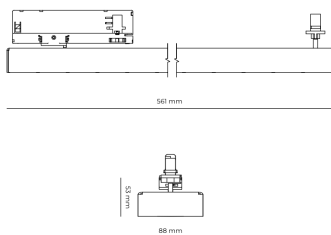

LED 220-240 V IP20    UGR < 19 CCT 5000 k CRI 80+

Product technical data

Mains voltage	220 - 240V AC, 50/60Hz	Ripple	5 %
Connection method	3-phase track adapter	Inrush current	7 A
Dimming type	Non-dimmable	Inrush time	28 μs
IP rating	20	Optical system	Lenses
Protection class	II	Optical part material	PMMA
Ambient temperature	0 to +25 °C	Housing material	Aluminium
Light source	LED	Surface finish	Powder coated
Colour temperature	5000k	Width	44.00 cm
Color rendering index	80	Height	53.00 cm
Rated luminous flux	3,676 lm	Length	1,122.00 cm
Connected load	25.97 W	Weight	2.80 kg
Luminous efficacy	141.6 lm/W	Service lifetime (L80 B10)	50 000 h
		Warranty	5 years

Dimensions

Light distribution