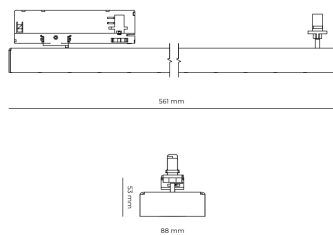

### Product technical data

Mains voltage	220 - 240V AC, 50/60Hz	Ripple	5 %
Connection method	3-phase track adapter	Inrush current	7 A
Dimming type	Non-dimmable	Inrush time	28 μs
IP rating	20	Optical system	Lenses
Protection class	II	Optical part material	PMMA
Ambient temperature	0 to +25 °C	Housing material	Aluminium
Light source	LED	Surface finish	Powder coated
Colour temperature	5000k	Width	44.00 cm
Color rendering index	80	Height	53.00 cm
Rated luminous flux	3,582 lm	Length	1,122.00 cm
Connected load	25.97 W	Weight	2.80 kg
Luminous efficacy	137.9 lm/W	Service lifetime (L80 B10)	50 000 h
		Warranty	5 years

### Dimensions