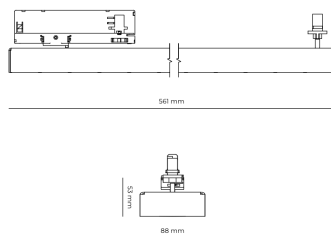

Dimensions