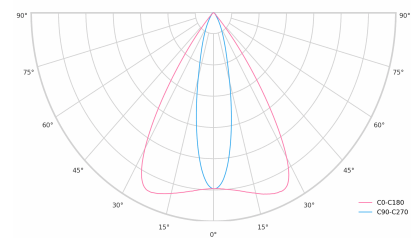

Light distribution