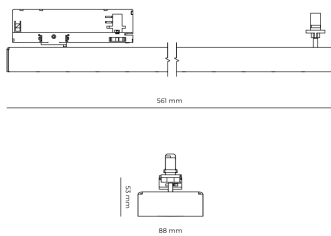

Dimensions