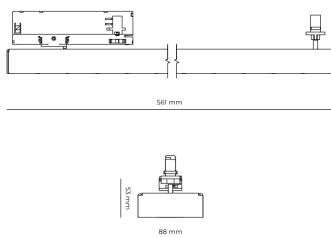

### Product technical data

Mains voltage	220 - 240V AC, 50/60Hz	Ripple	3 %
Connection method	3-phase track adapter	DALI address	1
Dimming type	DALI	Standby power	0.25 W
IP rating	20	Inrush current	18 A
Protection class	II	Inrush time	104 µs
Ambient temperature	0 to +25 °C	Optical system	Lenses
Light source	LED	Optical part material	PMMA
Colour temperature	4000k	Housing material	Aluminium
Color rendering index	80	Surface finish	Powder coated
Rated luminous flux	3,582 lm	Width	44.00 cm
Connected load	26.96 W	Height	53.00 cm
Luminous efficacy	132.9 lm/W	Length	1,122.00 cm
		Weight	2.80 kg
		Service lifetime (L80 B10)	50 000 h
		Warranty	5 years

### Dimensions