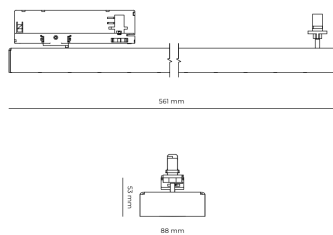

### Product technical data

Mains voltage	220 - 240V AC, 50/60Hz	Ripple	5 %
Connection method	3-phase track adapter	Inrush current	7 A
Dimming type	Non-dimmable	Inrush time	28 μs
IP rating	20	Optical system	Lenses
Protection class	II	Optical part material	PMMA
Ambient temperature	0 to +25 °C	Housing material	Aluminium
Light source	LED	Surface finish	Powder coated
Colour temperature	4000k	Width	44.00 cm
Color rendering index	80	Height	53.00 cm
Rated luminous flux	3,326 lm	Length	1,122.00 cm
Connected load	25.97 W	Weight	2.80 kg
Luminous efficacy	128.1 lm/W	Service lifetime (L80 B10)	50 000 h
		Warranty	5 years

### Dimensions