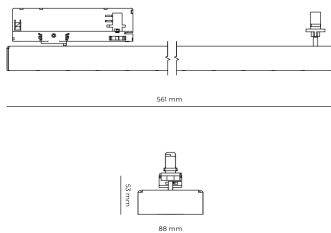

LED 220-240 V 50-60Hz **IP20** **UGR < 19** **CCT 4000 k** **CRI 80+**

Product technical data

Mains voltage	220 - 240V AC, 50/60Hz
Connection method	3-phase track adapter
Dimming type	Non-dimmable
IP rating	20
Protection class	II
Ambient temperature	0 to +25 °C
Light source	LED
Colour temperature	4000k
Color rendering index	80
Rated luminous flux	3,326 lm
Connected load	25.97 W
Luminous efficacy	128.1 lm/W

Ripple	5 %
Inrush current	7 A
Inrush time	28 µs
Optical system	Lenses
Optical part material	PMMA
Housing material	Aluminium
Surface finish	Powder coated
Width	44.00 cm
Height	53.00 cm
Length	1,122.00 cm
Weight	2.80 kg
Service lifetime (L80 B10)	50 000 h
Warranty	5 years

Dimensions

Light distribution