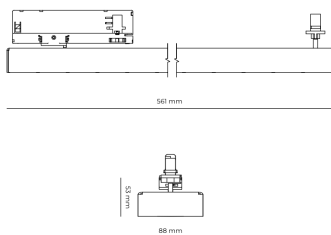

### Product technical data

Mains voltage	220 - 240V AC, 50/60Hz	Ripple	5 %
Connection method	3-phase track adapter	Inrush current	7 A
Dimming type	Non-dimmable	Inrush time	28 μs
IP rating	20	Optical system	Lenses
Protection class	II	Optical part material	PMMA
Ambient temperature	0 to +25 °C	Housing material	Aluminium
Light source	LED	Surface finish	Powder coated
Colour temperature	4000k	Width	44.00 cm
Color rendering index	80	Height	53.00 cm
Rated luminous flux	3,070 lm	Length	1,122.00 cm
Connected load	25.97 W	Weight	2.80 kg
Luminous efficacy	118.2 lm/W	Service lifetime (L80 B10)	50 000 h
		Warranty	5 years

### Dimensions