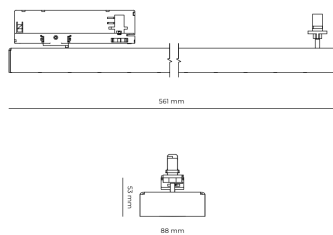

LED 220-240 V IP20    UGR < 19 CCT 4000 k CRI 80+

Product technical data

Mains voltage	220 - 240V AC, 50/60Hz	Ripple	5 %
Connection method	3-phase track adapter	Inrush current	7 A
Dimming type	Non-dimmable	Inrush time	28 μs
IP rating	20	Optical system	Lenses
Protection class	II	Optical part material	PMMA
Ambient temperature	0 to +25 °C	Housing material	Aluminium
Light source	LED	Surface finish	Powder coated
Colour temperature	4000k	Width	44.00 cm
Color rendering index	80	Height	53.00 cm
Rated luminous flux	3,582 lm	Length	1,122.00 cm
Connected load	25.97 W	Weight	2.80 kg
Luminous efficacy	137.9 lm/W	Service lifetime (L80 B10)	50 000 h
		Warranty	5 years

Dimensions

Light distribution