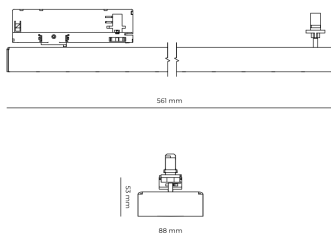

LED 220-240 V IP20    UGR < 19 CCT 3000 k CRI 80+

Product technical data

Mains voltage	220 - 240V AC, 50/60Hz	Ripple	5 %
Connection method	3-phase track adapter	Inrush current	7 A
Dimming type	Non-dimmable	Inrush time	28 μs
IP rating	20	Optical system	Lenses
Protection class	II	Optical part material	PMMA
Ambient temperature	0 to +25 °C	Housing material	Aluminium
Light source	LED	Surface finish	Powder coated
Colour temperature	3000k	Service lifetime (L80 B10)	50 000 h
Color rendering index	80	Warranty	5 years
Rated luminous flux	4,401 lm		
Connected load	42.60 W		
Luminous efficacy	103.3 lm/W		

Dimensions

Light distribution