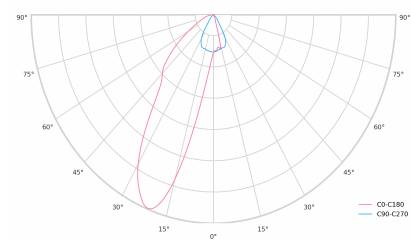

Light distribution