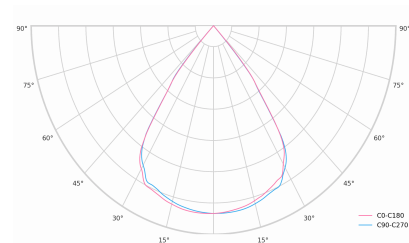

Light distribution