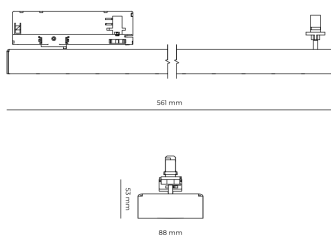

Dimensions