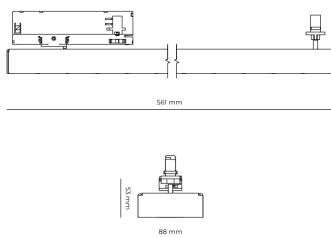

### Product technical data

Mains voltage	220 - 240V AC, 50/60Hz	Ripple	3 %
Connection method	3-phase track adapter	DALI address	1
Dimming type	DALI	Standby power	0.25 W
IP rating	20	Inrush current	18 A
Protection class	II	Inrush time	104 µs
Ambient temperature	0 to +25 °C	Optical system	Lenses
Light source	LED	Optical part material	PMMA
Colour temperature	3000k	Housing material	Aluminium
Color rendering index	80	Surface finish	Powder coated
Rated luminous flux	3,410 lm	Width	44.00 cm
Connected load	26.96 W	Height	53.00 cm
Luminous efficacy	126.5 lm/W	Length	1,122.00 cm
		Weight	2.80 kg
		Service lifetime (L80 B10)	50 000 h
		Warranty	5 years

### Dimensions