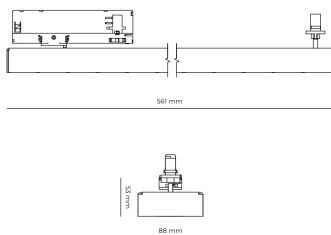

### Product technical data

Mains voltage	220 - 240V AC, 50/60Hz	Ripple	5 %
Connection method	3-phase track adapter	Inrush current	7 A
Dimming type	Non-dimmable	Inrush time	28 μs
IP rating	20	Optical system	Lenses
Protection class	II	Optical part material	PMMA
Ambient temperature	0 to +25 °C	Housing material	Aluminium
Light source	LED	Surface finish	Powder coated
Colour temperature	3000k	Width	44.00 cm
Color rendering index	80	Height	53.00 cm
Rated luminous flux	3,501 lm	Length	1,122.00 cm
Connected load	25.97 W	Weight	2.80 kg
Luminous efficacy	134.8 lm/W	Service lifetime (L80 B10)	50 000 h
		Warranty	5 years

### Dimensions