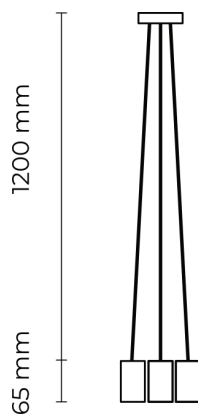

Technical datasheet

TRIPLE-S-WH-

Product description

The minimalistic ARLI Triple luminaire is made with precision which – combined with the used high quality textile cord – has become the product's characteristics. The ceiling roses and lamp holders are offered in 2 colours. In addition, you can choose from a range of 17 colours and any length of fabric cables (standard length is 1,2m).

E27 220-240 V
50-60 Hz **IP20** 

Product technical data

Mains voltage	220 - 240V AC, 50/60Hz
Connection method	Plug-in terminal
Socket	E27 (max. 15W)
IP rating	20
Light source	Light bulb

Housing material	Plastic
Warranty	5 years

Dimensions

Available cable colors