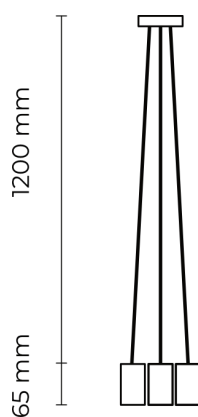

Technical datasheet

TRIPLE-S-BL-

Product description

The minimalistic ARLI Triple luminaire is made with precision which – combined with the used high quality textile cord – has become the product's characteristics. The ceiling roses and lamp holders are offered in 2 colours. In addition, you can choose from a range of 17 colours and any length of fabric cables (standard length is 1,2m).

E27 220-240 V 50-60Hz IP20

Product technical data

Mains voltage	220 - 240V AC, 50/60Hz
Connection method	Plug-in terminal
Socket	E27 (max. 15W)
IP rating	20
Light source	Light bulb

Housing material	Plastic
Warranty	5 years

Dimensions

Available cable colors